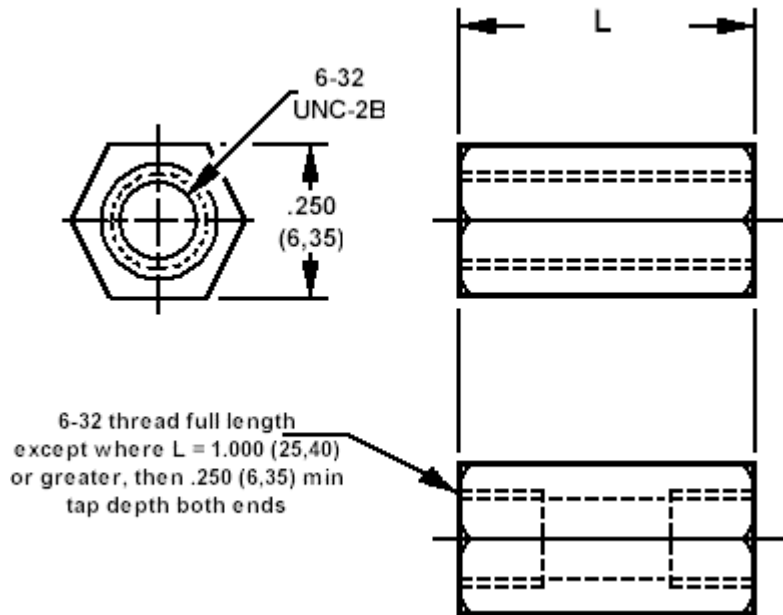

350-7417 Spacer/Stand-off, hexagonal, threaded

How to order code

350-7417-XX-YY-00

Basic Part No XX = L dimension, YY = Plating Finish

DIMENSIONS (XX)		
	(XX)	L
350-7417	-03	.250 (6,35)
	-04	.312 (7,92)
	-05	.375 (9,53)
	-06	.438 (11,13)
	-07	.500 (12,70)
	-08	.625 (15,88)
	-09	.750 (19,05)
	-10	.875 (22,23)
	-11	1.000 (25,40)

MATERIALS		
Component	Material	Finish (YY)
Spacer/Stand-Off	Aluminium	-19 Clear Chromate